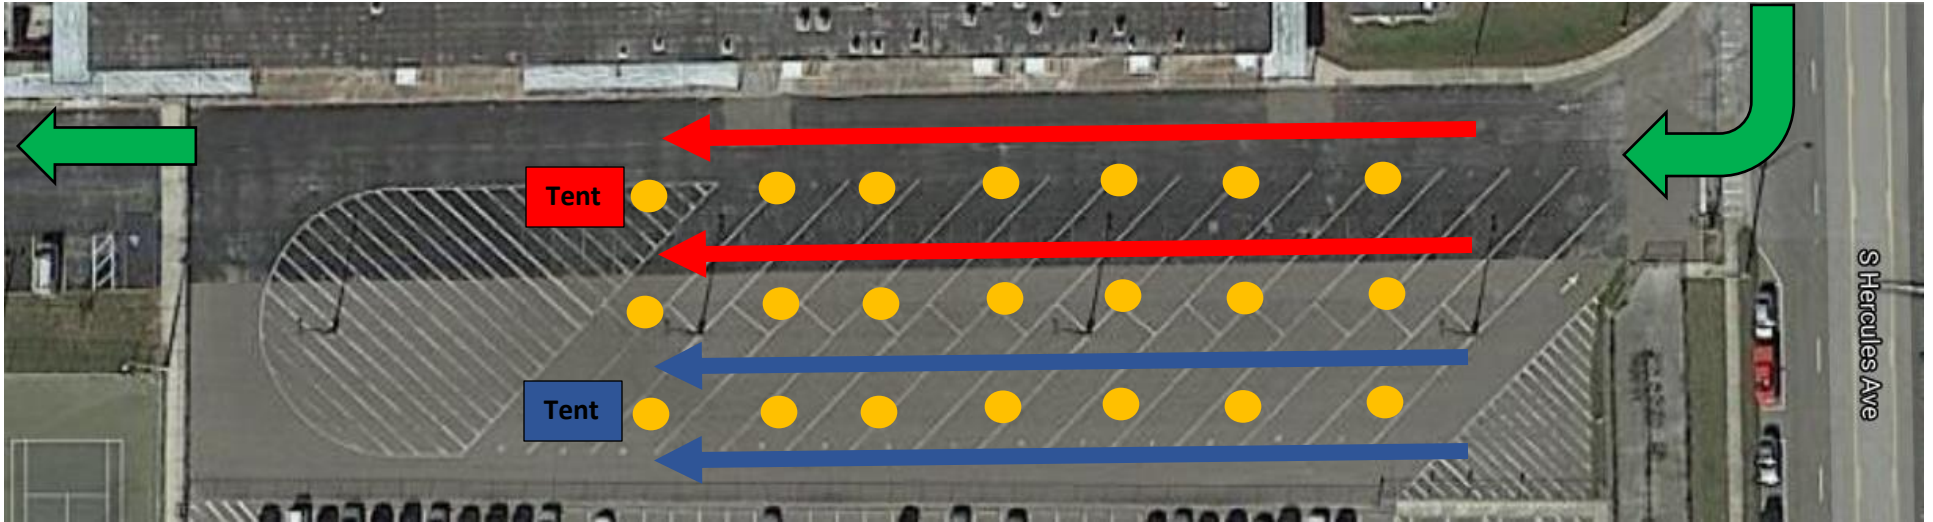

Diploma Pick-up Maps

Map 1: Overview of Clearwater High School

-  Enter Clearwater High School bus loop from the north off of Hercules Ave.
-  Diploma pick-up takes place in Clearwater High School bus loop
-  Exit Clearwater High School bus loop toward Arcturas Ave.

Map 2: Diploma Pick-up in Clearwater High School Bus Loop

 Enter Clearwater High School bus loop from the north off of Hercules Ave.

  Red lot graduate diploma pick-up lanes 1 & 2

  Blue lot graduate diploma pick-up lanes 3 & 4

 Exit the Clearwater bus loop toward Arcturus Ave.